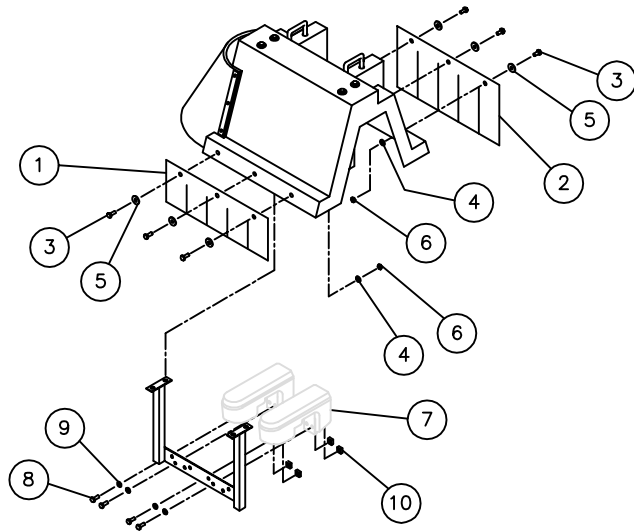

# ATV Boom 6 ft.

P/N 850-1-014

ITEM	QTY.	PART NO.	DESCRIPTION
1	2	HOOD KIT	SHORT CURTAIN
2	2	HOOD KIT	LONG CURTAIN
3	12	HOOD KIT	1/4" X 3/4" BOLT
4	12	HOOD KIT	1/4" FLAT WASHER
5	12	HOOD KIT	1/4" FENDER WASHER
6	12	HOOD KIT	1/4" LOCK NUT
7	4	900-1-010	WEEDSEEKER SENSOR*
8	8	350-1-049	5/16" X 3/4" BOLT
9	8	350-2-009	5/16" LOCK WASHER
10	8	350-3-005	5/16" SQUARE NUT

\*WEEDSEEKER SENSORS NOT INCLUDED WITH BOOM

ITEM	QTY.	PART NO.	DESCRIPTION
1	4	350-1-068	3/8" U-BOLT, 2-1/2" X 4" W/PLATE AND NUTS
2	2	350-1-034	5/16" X 2-3/4" BOLT
3	4	350-2-005	5/16" FLAT WASHER
4	2	350-3-014	5/16" LOCK NUT
5	1	900-1-031	WEEDSEEKER CONTROLLER*
6	4	350-1-035	#10-32 X 1/2" SCREW
7	4	350-2-017	#10 LOCK WASHER
8	4	350-3-007	#10 NUT
2	2	350-1-034	5/16" X 2-3/4" BOLT
3	2	350-2-005	5/16" FLAT WASHER
4	2	350-3-014	5/16" LOCK NUT
9	2	350-4-014	1/2" X 3" COTTER PIN
9	2	350-4-013	.093" COTTER HAIRPIN
10	1	390-1-017	ATV CENTER BAR NARROW
11	2	390-1-019	ATV FRONT MOUNT ARM
12	1	390-1-021	ATV CONT. MOUNT NARROW
13	2	390-1-022	ATV BREAKWAY HINGE
14	4	HOOD KIT	5/16" SQUARE U-BOLT W/PLATE AND NUTS