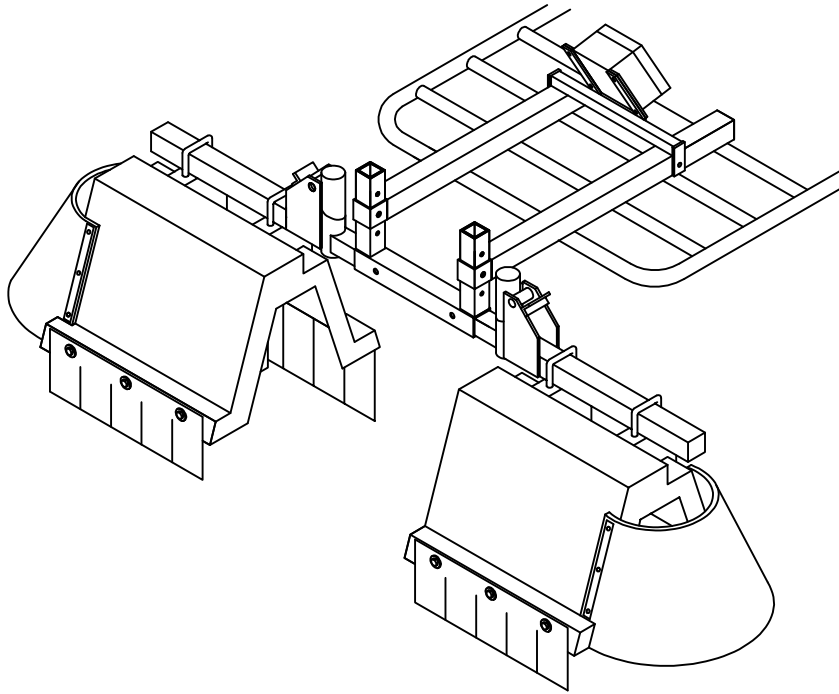

# ATV Boom 6 ft.

P/N 850-1-014

ITEM	QTY.	PART NO.	DESCRIPTION
1	2	HOOD KIT	SHORT CURTAIN
2	2	HOOD KIT	LONG CURTAIN
3	12	HOOD KIT	1/4" X 3/4" BOLT
4	12	HOOD KIT	1/4" FLAT WASHER
5	12	HOOD KIT	1/4" FENDER WASHER
6	12	HOOD KIT	1/4" LOCK NUT
7	4	900-1-010	WEEDSEEKER SENSOR*
8	8	350-1-049	5/16" X 3/4" BOLT
9	8	350-2-009	5/16" LOCK WASHER
10	8	350-3-005	5/16" SQUARE NUT

\*WEEDSEEKER SENSORS NOT INCLUDED WITH BOOM

ITEM	QTY.	PART NO.	DESCRIPTION
1	4	350-1-068	3/8" U-BOLT, 2-1/2" X 4" W/PLATE AND NUTS
2	2	350-1-034	5/16" X 2-3/4" BOLT
3	4	350-2-005	5/16" FLAT WASHER
4	2	350-3-014	5/16" LOCK NUT
5	1	900-1-031	WEEDSEEKER CONTROLLER*
6	4	350-1-035	#10-32 X 1/2" SCREW
7	4	350-2-017	#10 LOCK WASHER
8	4	350-3-007	#10 NUT
2	2	350-1-034	5/16" X 2-3/4" BOLT
3	2	350-2-005	5/16" FLAT WASHER
4	2	350-3-014	5/16" LOCK NUT
9	2	350-4-014	1/2" X 3" COTTER PIN
9	2	350-4-013	.093" COTTER HAIRPIN
10	1	390-1-017	ATV CENTER BAR NARROW
11	2	390-1-019	ATV FRONT MOUNT ARM
12	1	390-1-021	ATV CONT. MOUNT NARROW
13	2	390-1-022	ATV BREAKWAY HINGE
14	4	HOOD KIT	5/16" SQUARE U-BOLT W/PLATE AND NUTS