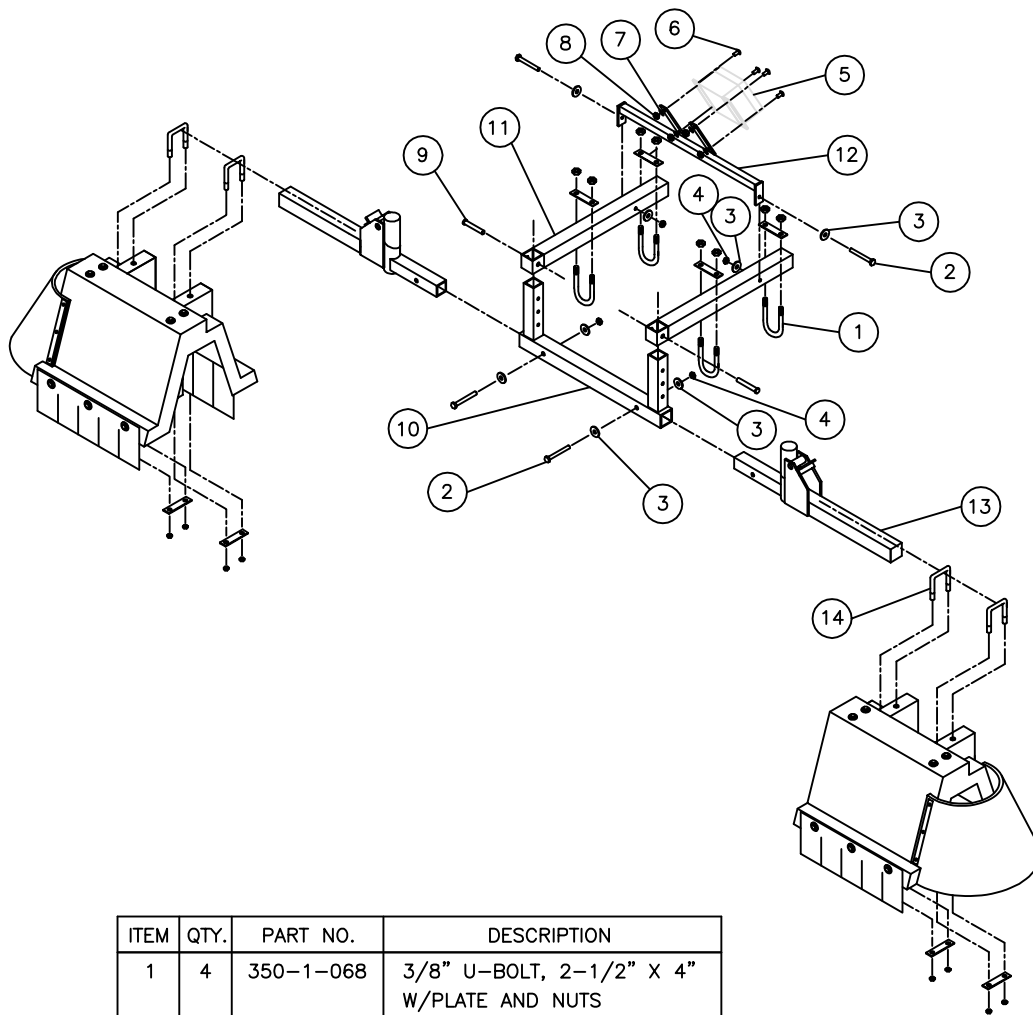

# ATV Boom 6 ft.

P/N 850-1-014

ITEM	QTY.	PART NO.	DESCRIPTION
1	2	HOOD KIT	SHORT CURTAIN
2	2	HOOD KIT	LONG CURTAIN
3	12	HOOD KIT	1/4" X 3/4" BOLT
4	12	HOOD KIT	1/4" FLAT WASHER
5	12	HOOD KIT	1/4" FENDER WASHER
6	12	HOOD KIT	1/4" LOCK NUT
7	4	900-1-010	WEEDSEEKER SENSOR*
8	8	350-1-049	5/16" X 3/4" BOLT
9	8	350-2-009	5/16" LOCK WASHER
10	8	350-3-005	5/16" SQUARE NUT

\*WEEDSEEKER SENSORS NOT INCLUDED WITH BOOM

ITEM	QTY.	PART NO.	DESCRIPTION
1	4	350-1-068	3/8" U-BOLT, 2-1/2" X 4" W/PLATE AND NUTS
2	2	350-1-034	5/16" X 2-3/4" BOLT
3	4	350-2-005	5/16" FLAT WASHER
4	2	350-3-014	5/16" LOCK NUT
5	1	900-1-031	WEEDSEEKER CONTROLLER*
6	4	350-1-035	#10-32 X 1/2" SCREW
7	4	350-2-017	#10 LOCK WASHER
8	4	350-3-007	#10 NUT
2	2	350-1-034	5/16" X 2-3/4" BOLT
3	2	350-2-005	5/16" FLAT WASHER
4	2	350-3-014	5/16" LOCK NUT
9	2	350-4-014	1/2" X 3" COTTER PIN
9	2	350-4-013	.093" COTTER HAIRPIN
10	1	390-1-017	ATV CENTER BAR NARROW
11	2	390-1-019	ATV FRONT MOUNT ARM
12	1	390-1-021	ATV CONT. MOUNT NARROW
13	2	390-1-022	ATV BREAKWAY HINGE
14	4	HOOD KIT	5/16" SQUARE U-BOLT W/PLATE AND NUTS